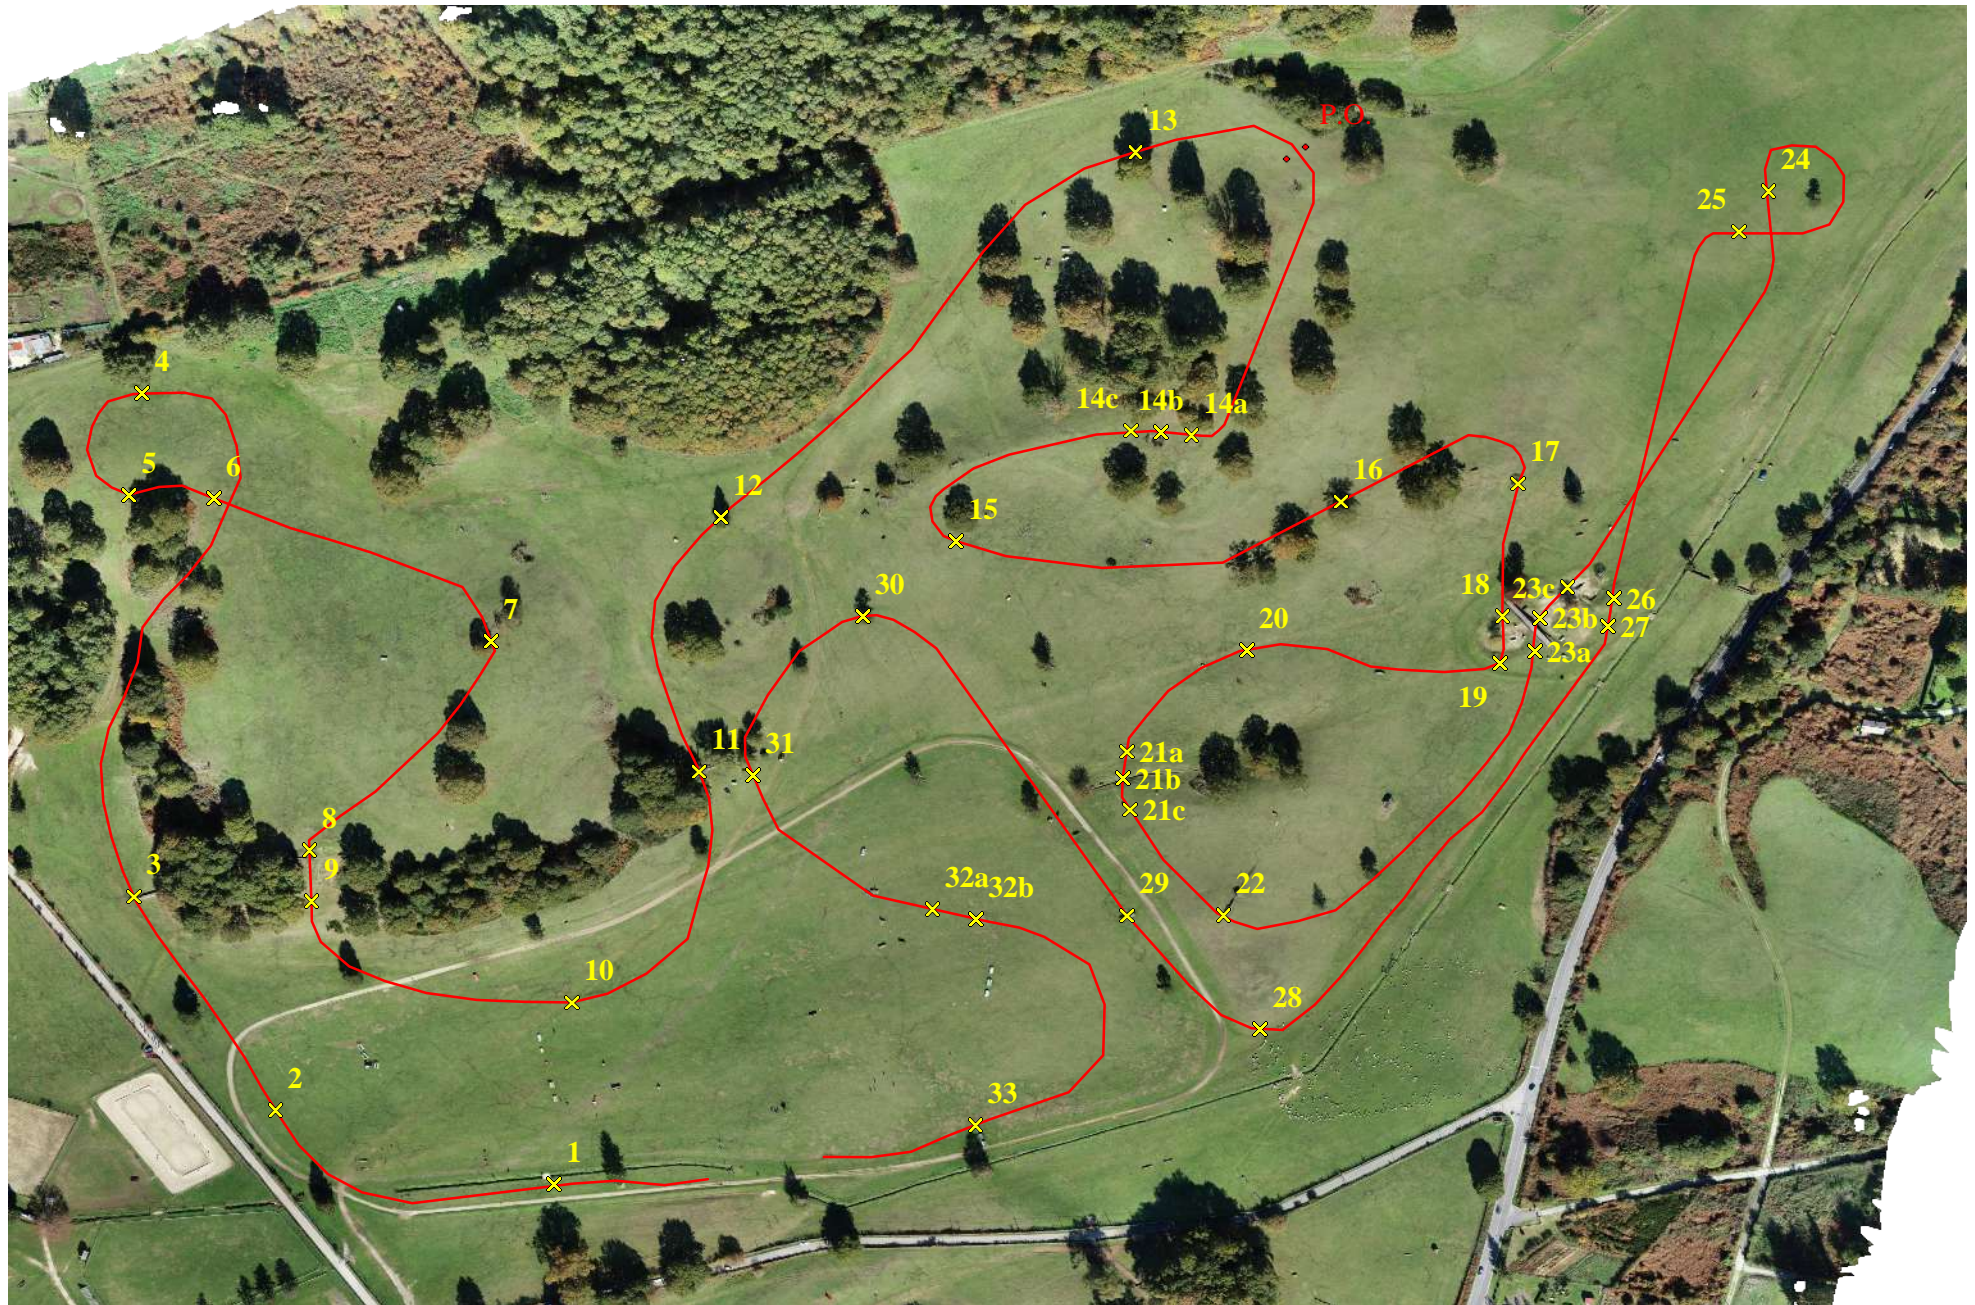

CCI 4* L

WHITE NUMBERS

distance 5700 mt

speed 570 mt/min

o.t. 10'00''